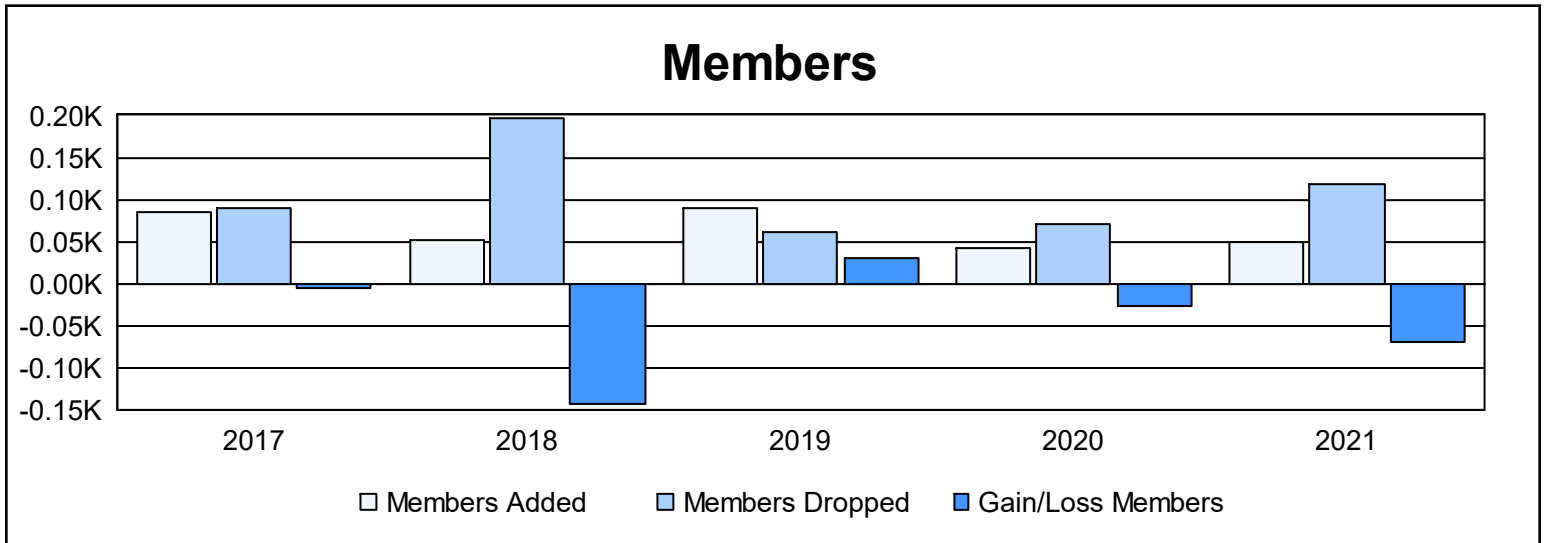

Year	New Clubs	Dropped Clubs	Gain/ Loss Clubs	New Members	Charter Members	Reinstate Members	Transfer Members	Total Member Added	Total Members Dropped	Gain/ Loss Members
2016-2017	0	1	-1	76	0	7	1	84	90	-6
2017-2018	0	5	-5	50	0	2	0	52	196	-144
2018-2019	0	0	0	68	0	20	2	90	60	30
2019-2020	0	0	0	37	0	4	1	42	70	-28
2020-2021	0	3	-3	25	0	25	0	50	119	-69
<b>Average</b>	<b>0</b>	<b>2</b>	<b>-2</b>	<b>51</b>	<b>0</b>	<b>12</b>	<b>1</b>	<b>64</b>	<b>107</b>	<b>-43</b>

### Membership Composition June 2021 Cumulative