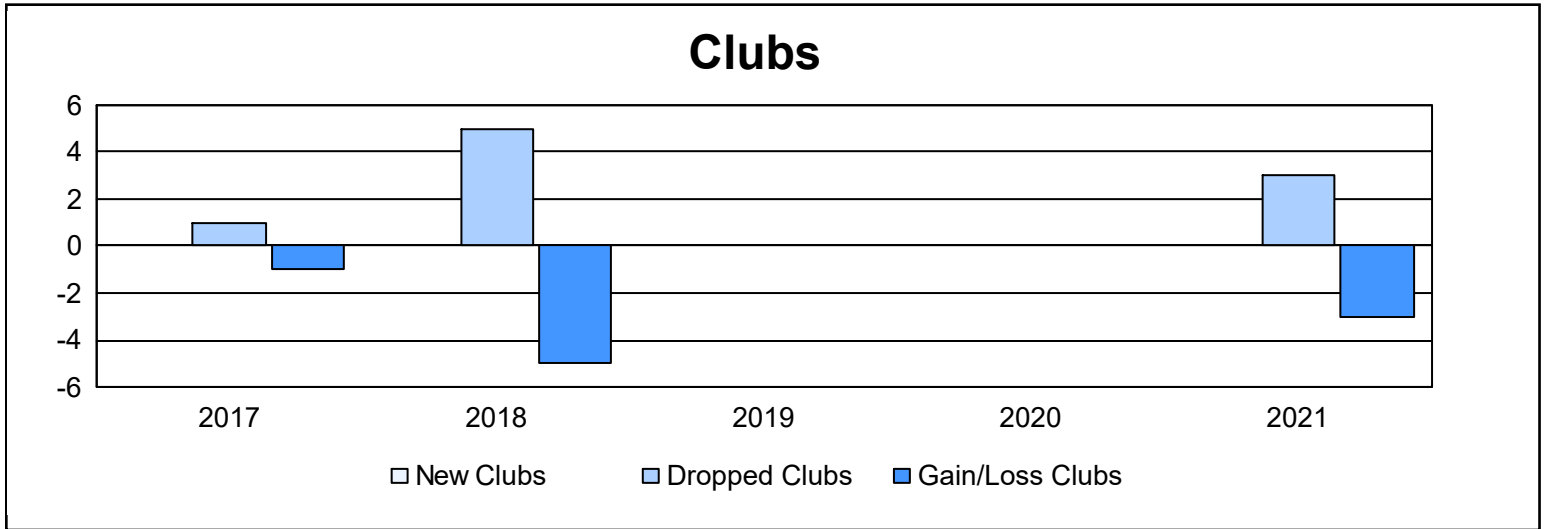

Year	New Clubs	Dropped Clubs	Gain/ Loss Clubs	New Members	Charter Members	Reinstate Members	Transfer Members	Total Member Added	Total Members Dropped	Gain/ Loss Members
2016-2017	0	1	-1	76	0	7	1	84	90	-6
2017-2018	0	5	-5	50	0	2	0	52	196	-144
2018-2019	0	0	0	68	0	20	2	90	60	30
2019-2020	0	0	0	37	0	4	1	42	70	-28
2020-2021	0	3	-3	25	0	25	0	50	119	-69
<b>Average</b>	<b>0</b>	<b>2</b>	<b>-2</b>	<b>51</b>	<b>0</b>	<b>12</b>	<b>1</b>	<b>64</b>	<b>107</b>	<b>-43</b>

### Membership Composition June 2021 Cumulative