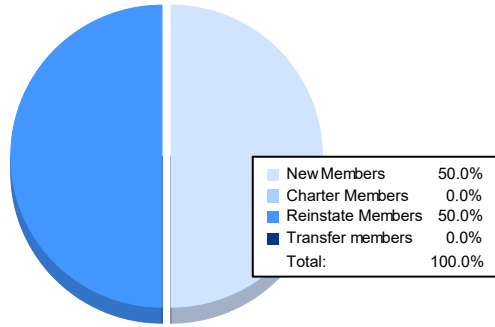

Year	New Clubs	Dropped Clubs	Gain/ Loss Clubs	New Members	Charter Members	Reinstate Members	Transfer Members	Total Member Added	Total Members Dropped	Gain/ Loss Members
2016-2017	0	1	-1	76	0	7	1	84	90	-6
2017-2018	0	5	-5	50	0	2	0	52	196	-144
2018-2019	0	0	0	68	0	20	2	90	60	30
2019-2020	0	0	0	37	0	4	1	42	70	-28
2020-2021	0	3	-3	25	0	25	0	50	119	-69
<b>Average</b>	<b>0</b>	<b>2</b>	<b>-2</b>	<b>51</b>	<b>0</b>	<b>12</b>	<b>1</b>	<b>64</b>	<b>107</b>	<b>-43</b>

### Membership Composition June 2021 Cumulative